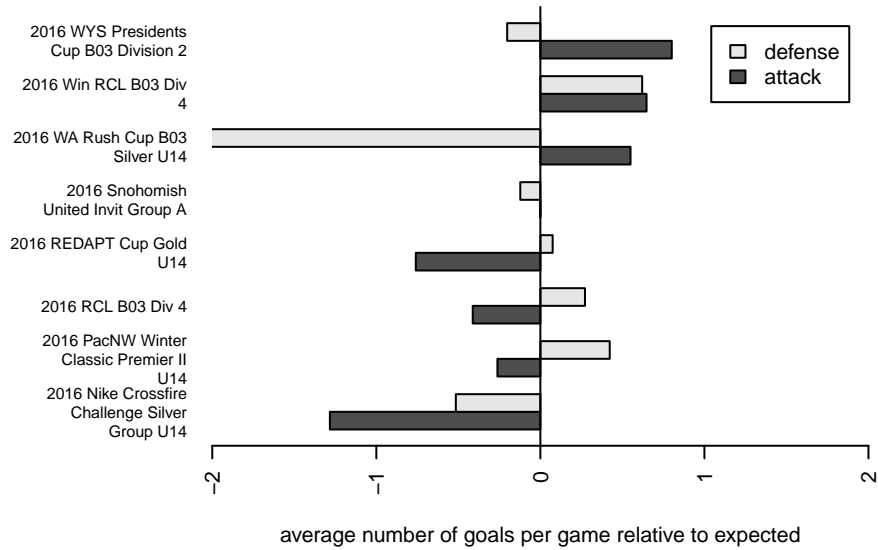

Performance relative to 13 month average