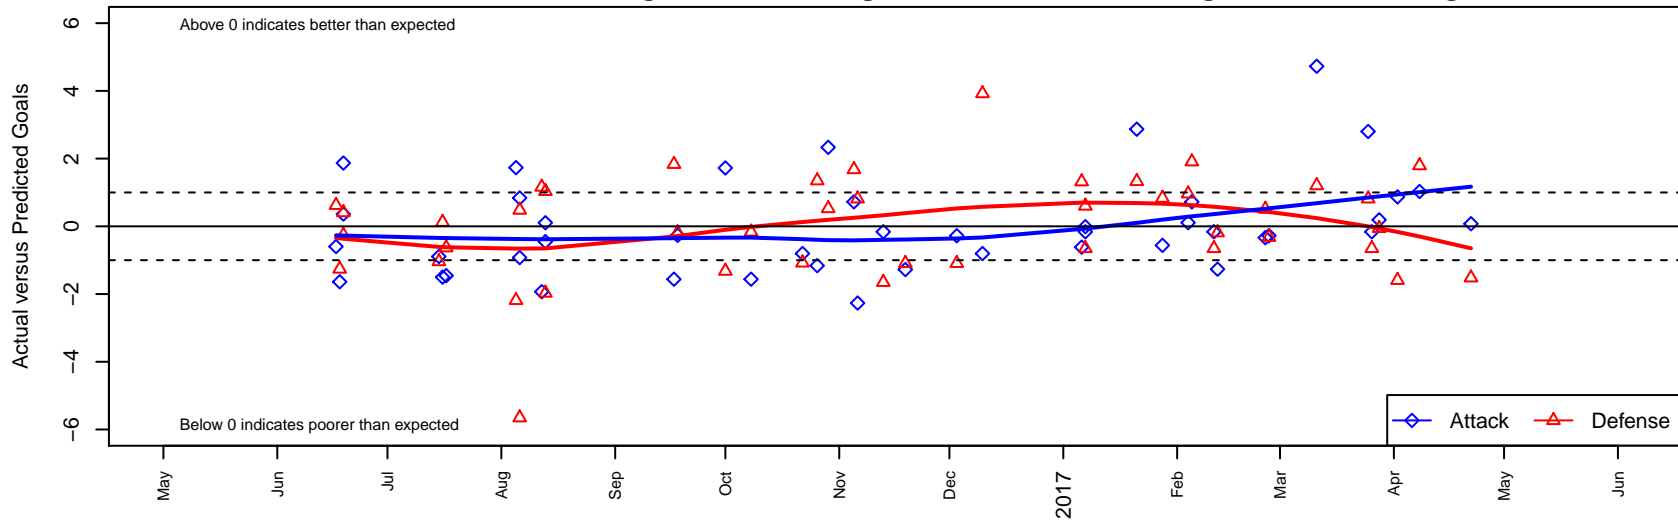

Crossfire Premier C B03

Crossfire Premier SC
 Redmond, WA
 B03 total strength=1223
 attack=5.95 defense=3.16
 fall league = RCL B03 Div 4
 spr league = Win RCL B03 Div 4
 notes= Mercado 2014-16

alt names used:
 CROSSFIRE PREMIER CROSSFIRE 03 MERI
 Crossfire Premier B03 C
 CROSSFIRE PREMIER B03 MERCADO (WA)
 CROSSFIRE PREMIERCROSSFIRE 03 MERC
 CROSSFIRE PREMIER CROSSFIRE 03 MERI
 Crossfire Premier 03 Mercado
 Crossfire Premier B03 C
 Crossfire Premier B03 C

Venues played:
 2016 Snohomish United Invt Group A
 2016 Nike Crossfire Challenge Silver Group U1
 2016 WA Rush Cup B03 Silver U14
 2016 REDAPT Cup Gold U14
 2016 RCL B03 Div 4
 2016 PacNW Winter Classic Premier II U14
 2016 Win RCL B03 Div 4
 2016 WYS Presidents Cup B03 Division 2

Crossfire Premier C B03
 Dots are actual minus expected GF (blue circles) and GA (red triangles).
 Blue line is smoothed change in attack strength. Red is smoothed change in defense strength.

**attack and defense variance (black dot)
relative to other teams
and top 10 in region**