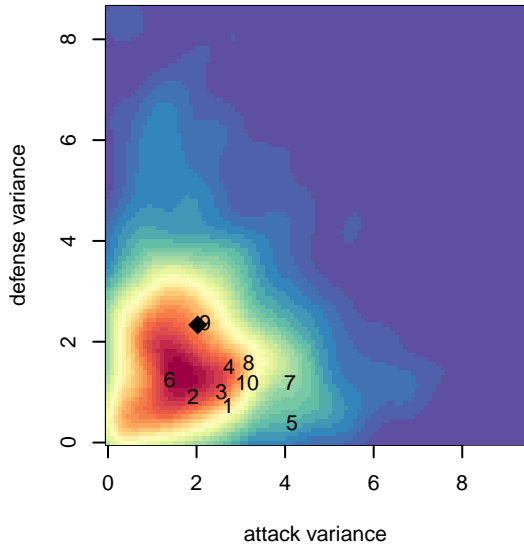

Crossfire Premier C B03

Crossfire Premier SC
 Redmond, WA
 B03 total strength=1223
 attack=5.95 defense=3.16
 fall league = RCL B03 Div 4
 spr league = Win RCL B03 Div 4
 notes= Mercado 2014-16

alt names used:
 CROSSFIRE PREMIER CROSSFIRE 03 MERI
 Crossfire Premier B03 C
 CROSSFIRE PREMIER B03 MERCADO (WA)
 CROSSFIRE PREMIERCROSSFIRE 03 MERC
 CROSSFIRE PREMIER CROSSFIRE 03 MERI
 Crossfire Premier 03 Mercado
 Crossfire Premier B03 C
 Crossfire Premier B03 C

Crossfire Premier C B03
 Dots are actual minus expected GF (blue circles) and GA (red triangles).
 Blue line is smoothed change in attack strength. Red is smoothed change in defense strength.

**attack and defense variance (black dot)
relative to other teams
and top 10 in region**