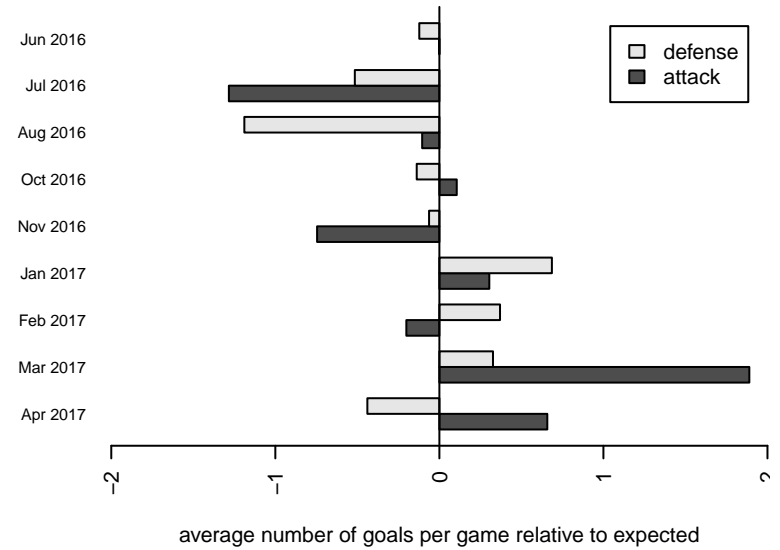

Performance relative to 13 month average