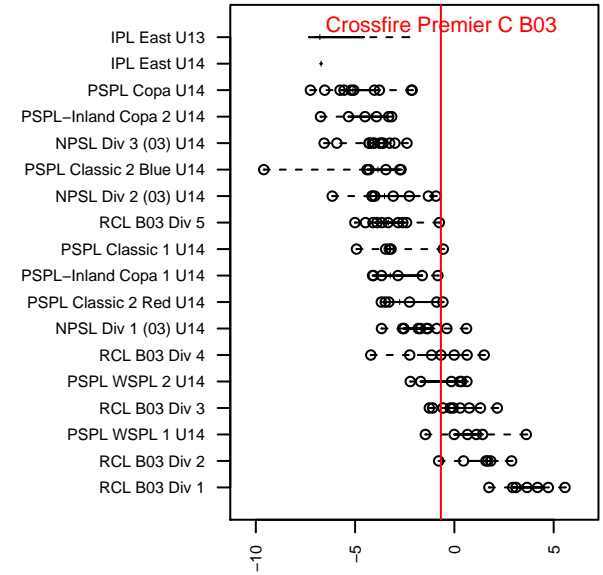

**attack and defense rating
relative to others at age
and all opponents in last 13 months**