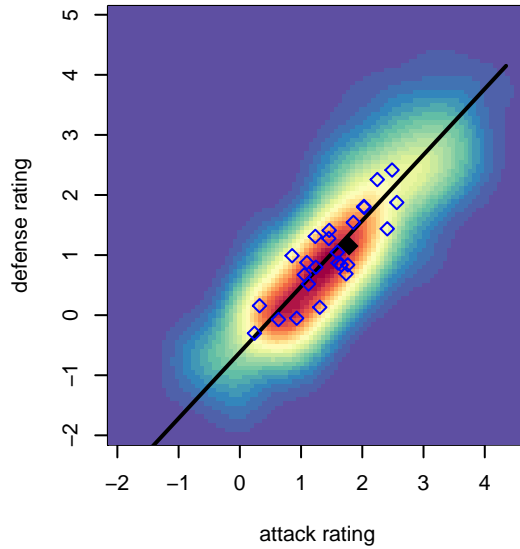

**attack and defense rating
relative to others at age
and all opponents in last 13 months**